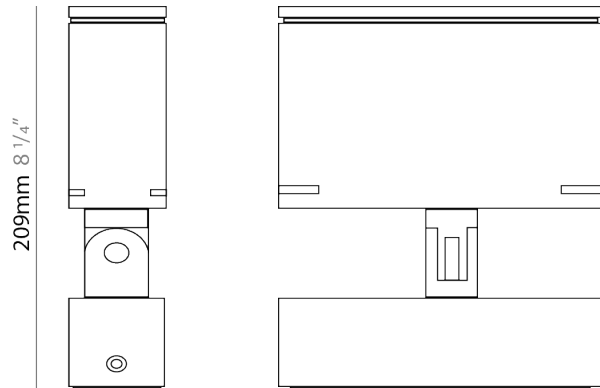

70mm 2 ³/₄"

220mm 8 ¹¹/₁₆"